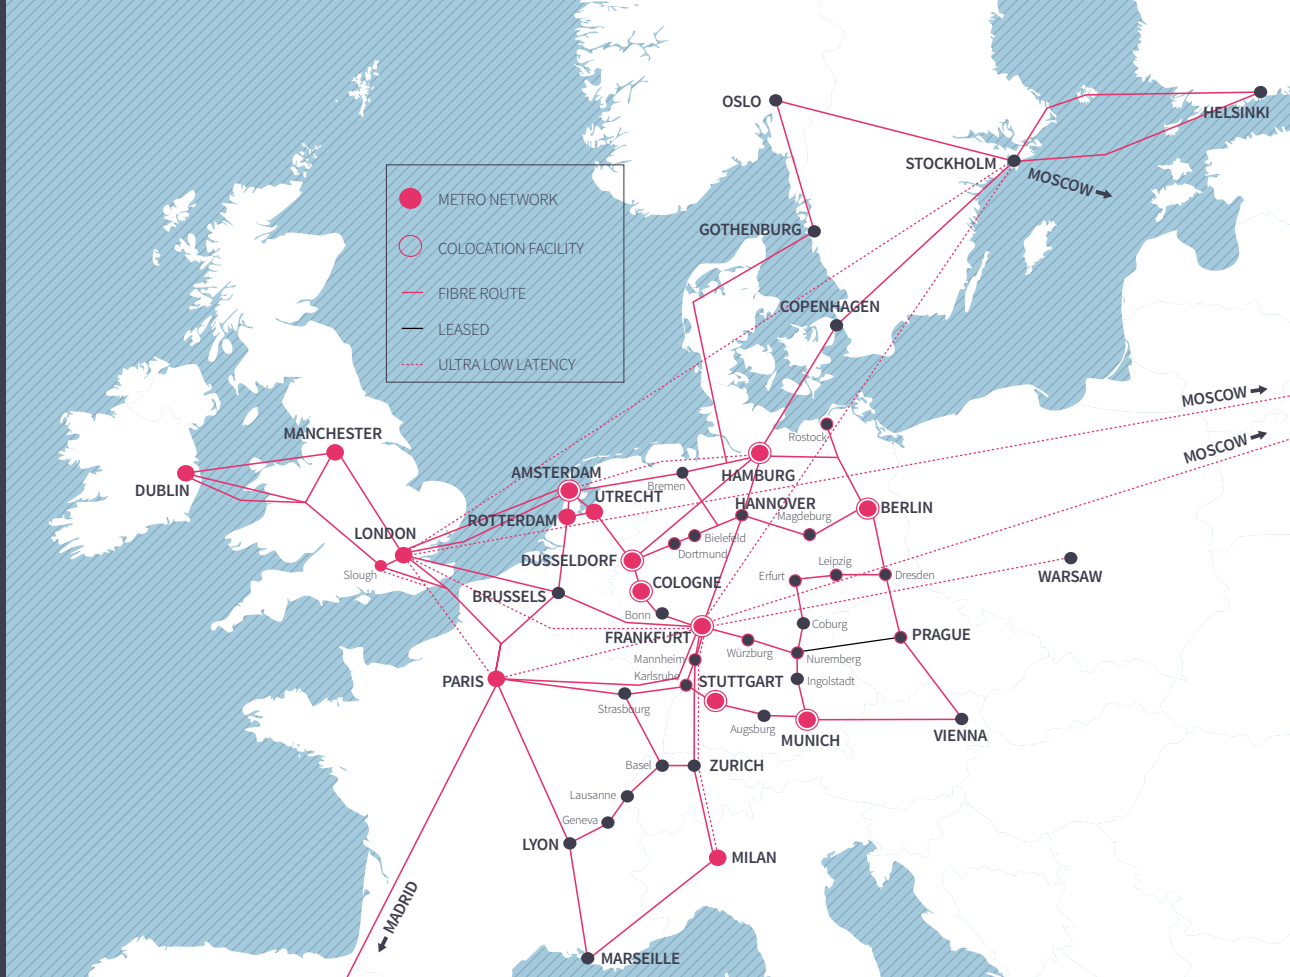

our network

At the core of our service is our network. We own and operate high capacity fibre networks in many of Europe's key business centres as well as a truly diverse and triverse backbone network.

We continue to invest in our footprint, adding new capabilities to sites in cities as well as new routes between cities and expanding our fibre reach.

Please visit: map.eunetworks.com

©2017 euNetworks. All Rights Reserved

contact us

UK: +44 20 7952 1300

Germany: +49 69 905540

Ireland: +353 1 652 1 200

Netherlands: +31 20 354 8080

France: +33 628 094 963

Switzerland: +41 79 784 33 70

email: info@eunetworks.com

web: www.eunetworks.com