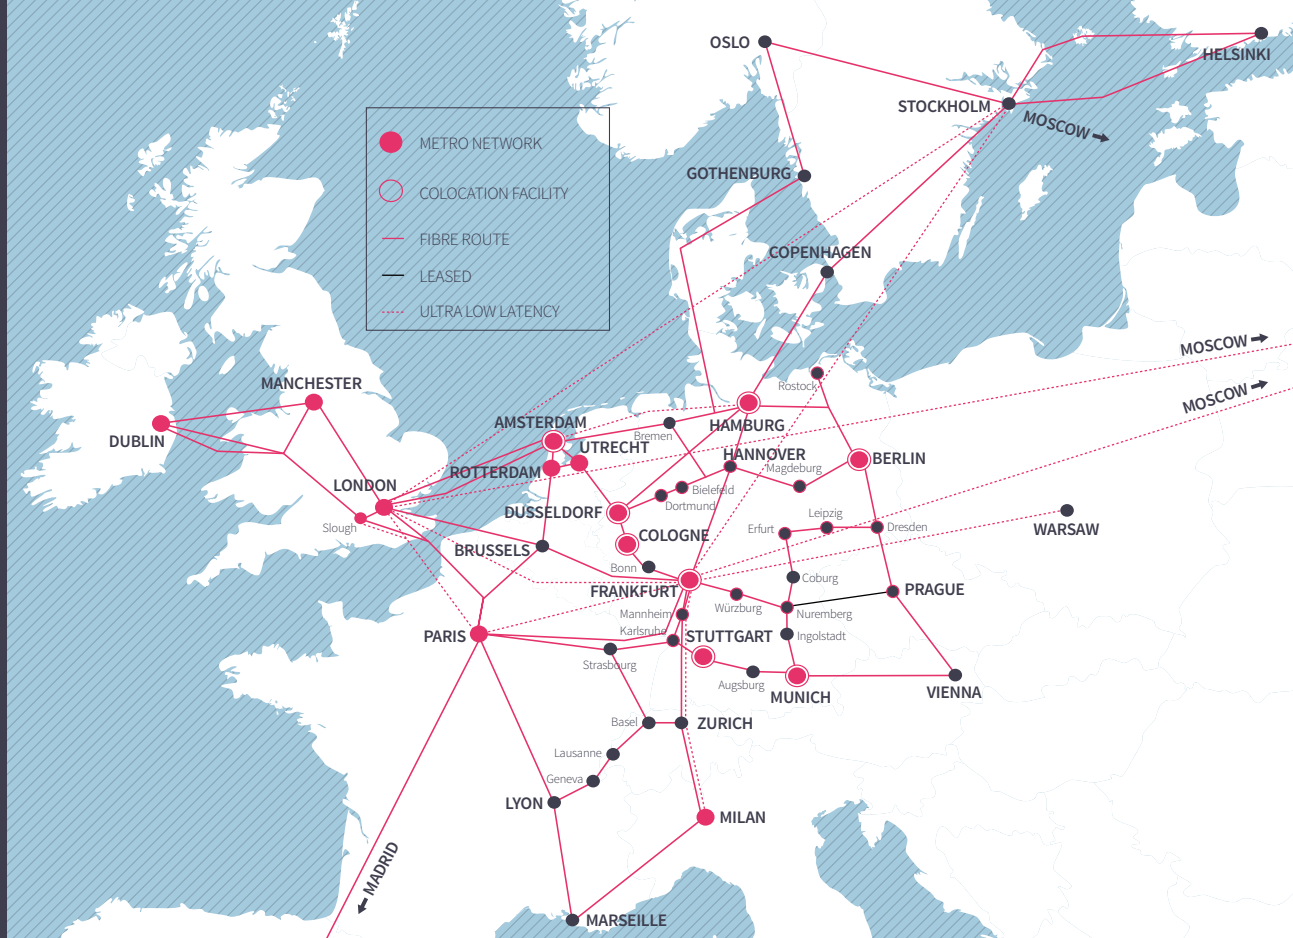

DC Connect is our unique data centre connectivity solution. We have pre-deployed capacity between 35 key data centres in London. This means we can offer you rapid bandwidth service turn up, with 5 working days delivery SLA. Our delivery SLA to other connected data centres in London are very competitive, with a footprint from Slough, Chiswick Park, Soho, the City, Canary Wharf, to Here East.

- Access to an on-net portfolio of partners – System Integrators and Cloud Service providers
- Onward connectivity to Europe – with a similar footprint in 14 European cities, and a diverse long haul network provider and access to the same bandwidth solutions and experience wherever you need to be.

## our network

To search our network footprint, go to <http://map.eunetworks.com/>

Order DC Connect services and much more on the euNetworks customer portal. Speak to your account manager or visit <http://www.eunetworks.com/portal-registration/> to register.

### dc connect data centres

Equinix LD4	Exchange Tower	Equinix LD2	Savvis – Slough Hosting Centre (UK1)
Equinix LD5	Global Switch London 1	Equinix LD3	Equinix LD1
Gyron Ajax	Global Switch London 2	SunGard, Hounslow	Interxion, LON1
Digital 217 Marsh Wall	iRack Networks, IP House	Dell EMC Slough	Iomart Hosting, London DC
Equinix LD9	London Hosting Centre	Telehouse East	Level 3, Goswell Road
VIRTUS LONDON4	Telehouse West	London Stock Exchange	Telefonica O2 Data Centre
Digital 227 Marsh Wall	Volta	Telehouse Metro	Chiswick Park, Building 1
Telehouse North	Equinix LD1	Virtus LONDON2	Redcentric London Data Centre